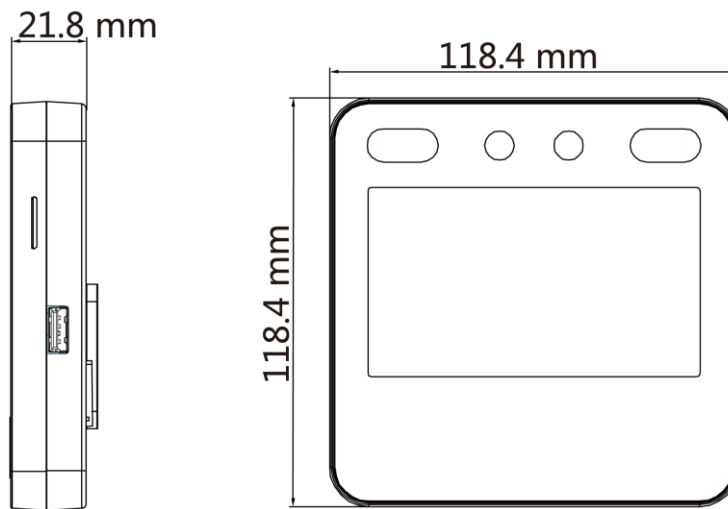

▪ Specification

System	
Operating system	Linux
Display	
Screen size	4.3-inch
Operation method	Touch screen
Resolution	480 × 272
Video	
Lens	2
Resolution	2 MP
Video standard	PAL (Default) and NTSC
Audio	
Tone quality	Built-in omnidirectional microphone
Volume adjustment	Support
Power output	1 W
Network	
Communication protocol	ISUP5.0; RTSP; ISAPI; HikCentral Pro OpenAPI; Hik-ProConnect OpenAPI
Wi-Fi	Support
Interface	
USB	1
Capacity	
User capacity	1500
Face capacity	1500
Event capacity	300,000 attendance records
Authentication	
Face recognition distance	0.3 m to 1.5 m
Face recognition accuracy rate	≥ 99%
Face recognition duration	≤ 0.2 s
General	
Working temperature	-10 °C to 40 °C (14 °F to 104 °F)
Dimensions	118.4 mm × 118.4 mm × 21.8 mm (4.7" × 4.7" × 0.9")
Power supply method	12 VDC
Application environment	Indoor
Platform	Hik-ProConnect and HikCentral Professional
Language	English, Spanish (South America), Arabic, Thai, Indonesian, Russian, Vietnamese, Portuguese (Brazil)

▪ Available Model

DS-K1A340WX

Dimension

Distributed by

HIKVISION®

Headquarters

No.555 Qianmo Road, Binjiang District,
Hangzhou 310051, China
T +86-571-8807-5998
overseasbusiness@hikvision.com

Hikvision USA
T +1-909-895-0400
sales.usa@hikvision.com